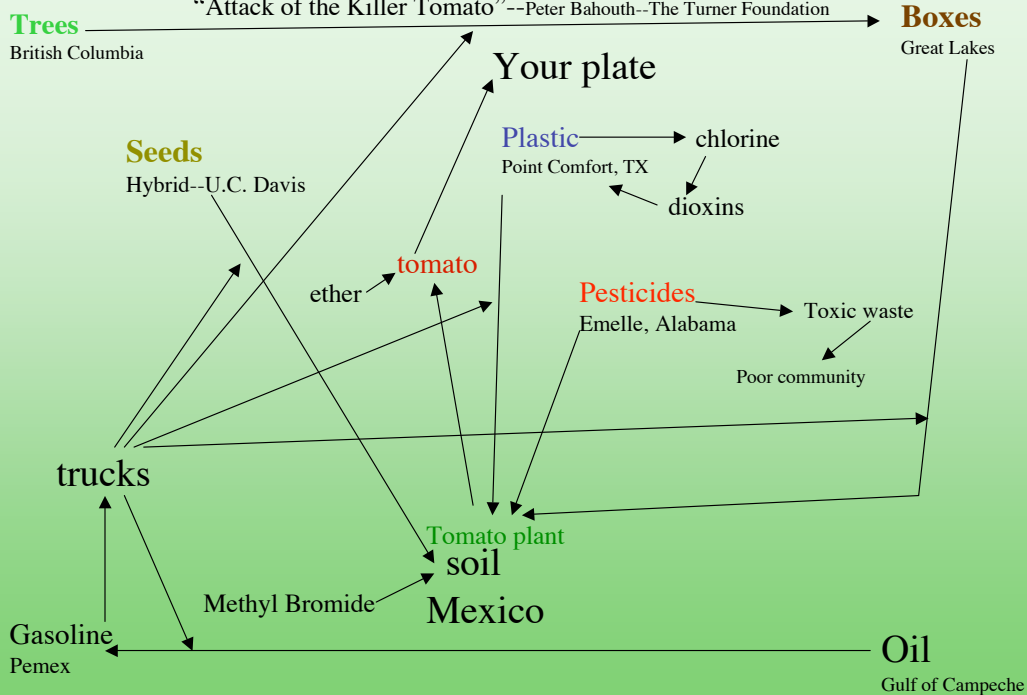

# The Ecosystem: Pre-Industrial Era

"The Strongest Tree"--by Gunter Pauli

# Industrial Agriculture System

Biography of a Typical North American Tomato

"Attack of the Killer Tomato"--Peter Bahouth--The Turner Foundation

("Biography Of A Tomato")

## INDUSTRIAL SYSTEM

"unsustainable"

waste=pollution

nonrenewable resources

habitat lost

fails over time

("Strongest Tree")

## ECOSYSTEM

"sustainable"

waste=food

renewable resources

habitat is reclaimed

continues indefinitely