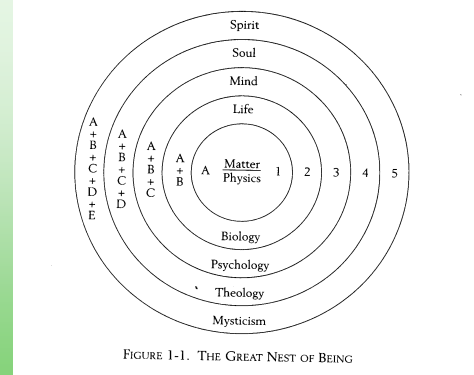

Timeline of the past 2000 years (Brief version...)

FIGURE 1-1. THE GREAT NEST OF BEING

Adapted from *The Marriage of Sense and Soul*, by Ken Wilbur

Three Cultural Value Spheres

(Various expressions from different orientations)

Art → I → self → the beautiful
Morals → we → culture → the good
Science → it → nature → the true

Cultural Value Spheres

(Integrated in pre-modern times)

Cultural Value Spheres

Begin to differentiate as Modernity emerges