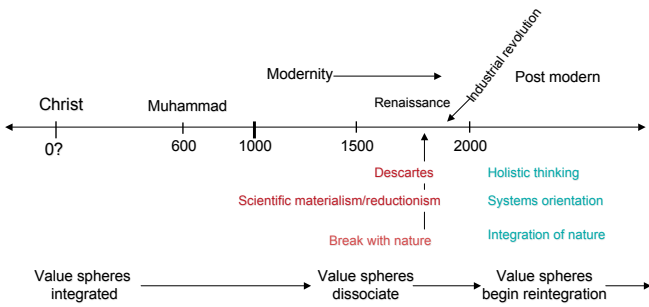

Timeline of the past 2000 years (Brief version...)

FIGURE 1-1. THE GREAT NEST OF BEING

Adapted from *The Marriage of Sense and Soul*, by Ken Wilbur

Three Cultural Value Spheres

(Various expressions from different orientations)

Art → I → self → the beautiful
Morals → we → culture → the good
Science → it → nature → the true

Cultural Value Spheres

(Integrated in pre-modern times)

Cultural Value Spheres

Begin to differentiate as Modernity emerges